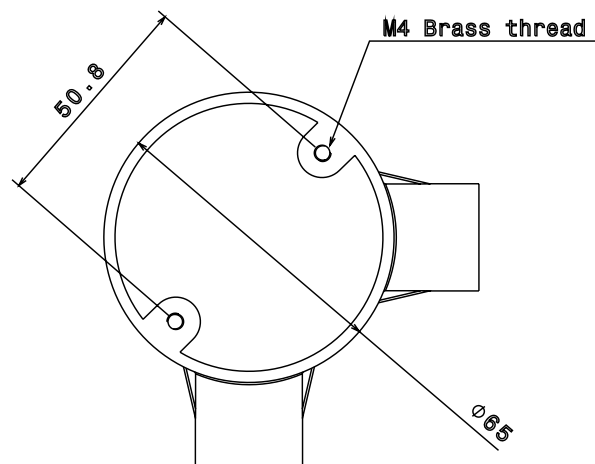

Packed in qty 20

ADDITIONAL NOTES

Manufactured to BS4607 part 1
Product includes 2 x M4 Brass Inserts

Isometric view

Side view

Front view

Top view