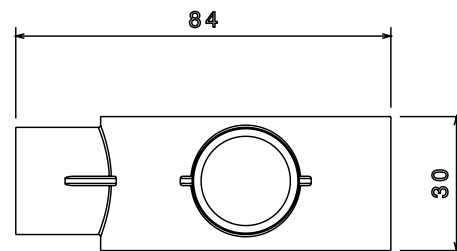

PRODUCT CODE: PB3B
PVC CONDUIT BOX

DESCRIPTION

20mm Angle PVC Conduit Box

FINISH

Black

MATERIAL

PVC

PACKAGING

Packed in qty 20

ADDITIONAL NOTES

Manufactured to BS4607 part 1
Product includes 2 x M4 Brass Inserts

Isometric view

Side view

Front view

Top view