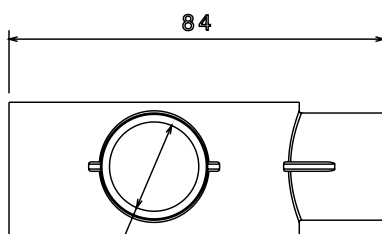

Packed in qty 20

ADDITIONAL NOTES

Manufactured to BS4607 part 1
Product includes 2 x M4 Brass Inserts

Isometric view

Side view

Front view

Top view